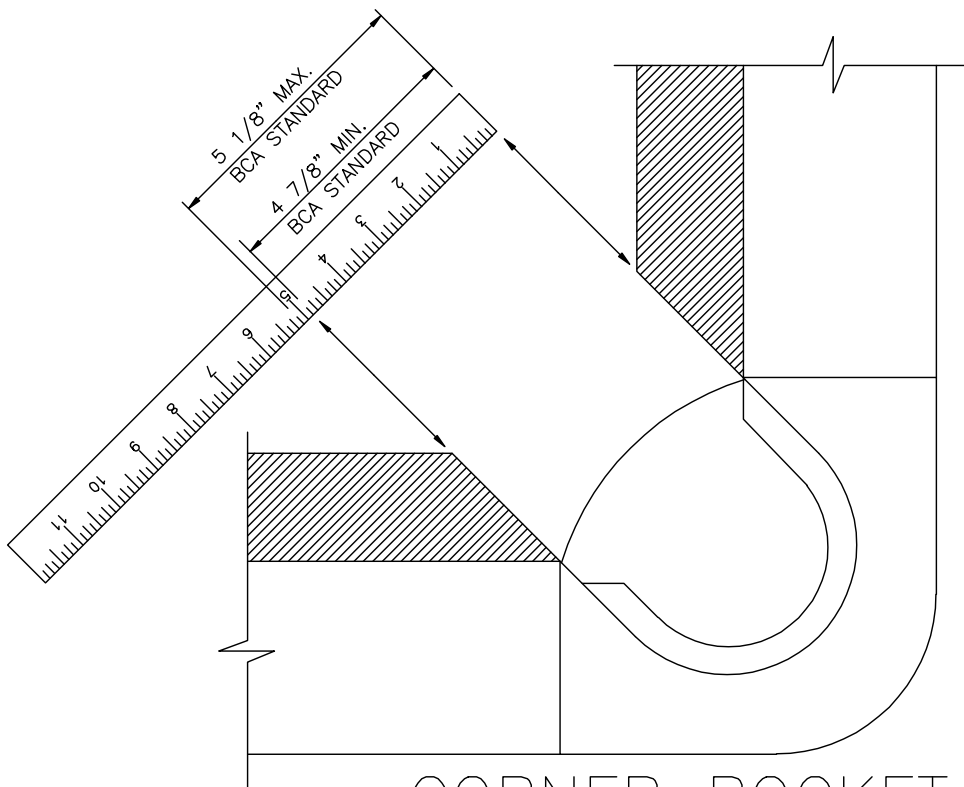

Universal Carom Pocket Inserts

PRE-ORDER MEASUREMENT GUIDE

POCKETS THAT MEASURE OUTSIDE BCA STANDARDS BY MORE OR LESS THAN 1/16" MAY BE CUSTOM ORDERED. FOR CUSTOM ORDERS SEND US YOUR POCKET DIMENSIONS OR PHOTOGRAPH POCKETS WITH A RULER ADJACENT TO POCKETS. FOR TECHNICAL ASSISTANCE CALL DLB DESIGNS 843-681-4193. Place orders at www.dlbdesigns.us

SIDE POCKET

CORNER POCKET