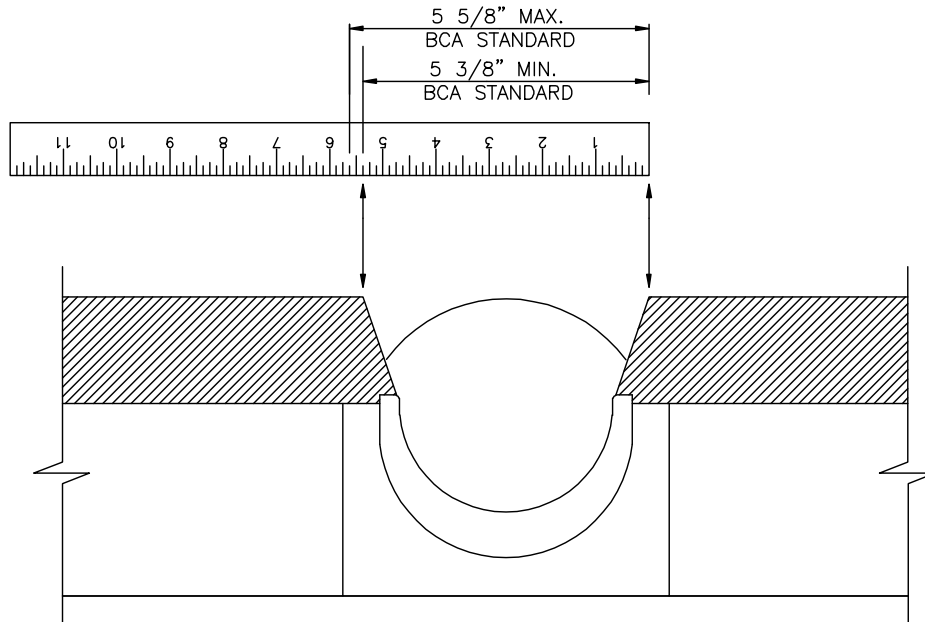

Universal Carom Pocket Inserts

PRE-ORDER MEASUREMENT GUIDE

POCKETS THAT MEASURE OUTSIDE BCA STANDARDS BY MORE OR LESS THAN 1/16" MAY BE CUSTOM ORDERED. FOR CUSTOM ORDERS SEND US YOUR POCKET DIMENSIONS OR PHOTOGRAPH POCKETS WITH A RULER ADJACENT TO POCKETS. FOR TECHNICAL ASSISTANCE CALL DLB DESIGNS 843-681-4193. Place orders at www.dlbdesigns.us

SIDE POCKET

CORNER POCKET